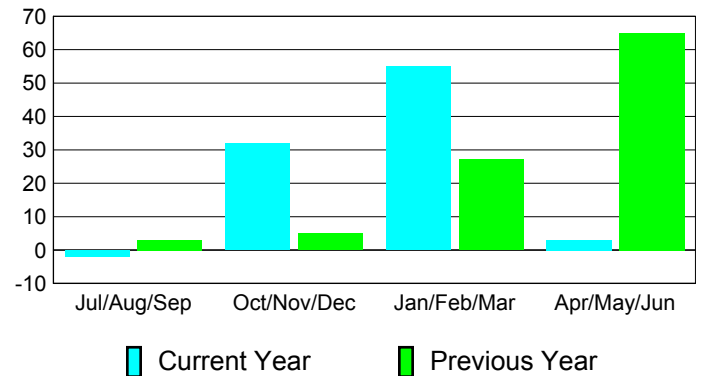

**Membership Results
2010-2011**

**Membership
2009-2010**

Month	Net Memb Goal	Actual New Memb	Actual Dropped Memb	Gain/Loss of Memb	Gain/Loss of Memb
Jul/Aug/Sep	-30	36	-38	-2	3
Oct/Nov/Dec	-10	72	-40	32	5
Jan/Feb/Mar	30	92	-37	55	27
Apr/May/Jun	50	52	-49	3	65
Totals	40	252	-164	88	100

Membership Results 2010-2011

Goal, New, Dropped, Gain/Loss

Comparison of Membership Gain/Loss

Current Year Compared to the Previous Year

Gender Comparison 2010-2011

Male

Female