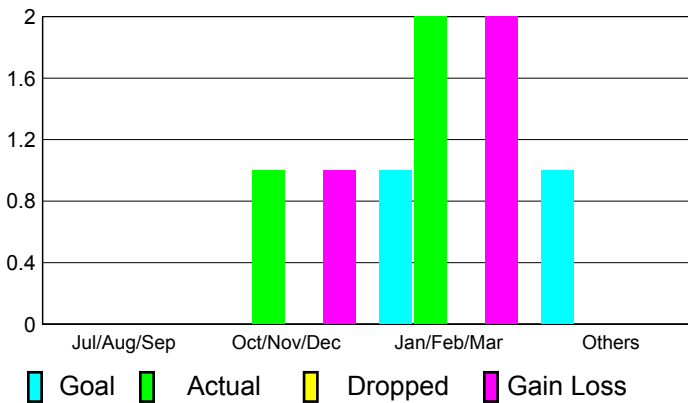

2010-2011 GMT Reports for District (or Undistricted) **District 111NB**

GMT: **Heinrich K. K. Alles**

Location: **GERMANY**

GMT CA: **4**

CLUBS

**Club Results
2010-2011**

**Clubs
2009-2010**

Month	New Club Goal	Actual New Clubs	Actual Dropped Clubs	Gain/Loss of Clubs	Gain/Loss of Clubs
Jul/Aug/Sep	0	0	0	0	0
Oct/Nov/Dec	0	1	0	1	0
Jan/Feb/Mar	1	2	0	2	1
Apr/May/Jun	1	0	0	0	2
Totals	2	3	0	3	3

Club Results 2010-2011

Goal, New, Dropped, Gain/Loss

Comparison of Club Gain/Loss

Current Year Compared to the Previous Year

YTD Status Quo Clubs 2010-2011

Status Quo Clubs Compared to Status Quo Members

MEMBERSHIP

**Membership Results
2010-2011**

**Membership
2009-2010**

Month	Net Memb Goal	Actual New Memb	Actual Dropped Memb	Gain/Loss of Memb	Gain/Loss of Memb
Jul/Aug/Sep	-30	36	-38	-2	3
Oct/Nov/Dec	-10	72	-40	32	5
Jan/Feb/Mar	30	92	-37	55	27
Apr/May/Jun	50	52	-49	3	65
Totals	40	252	-164	88	100